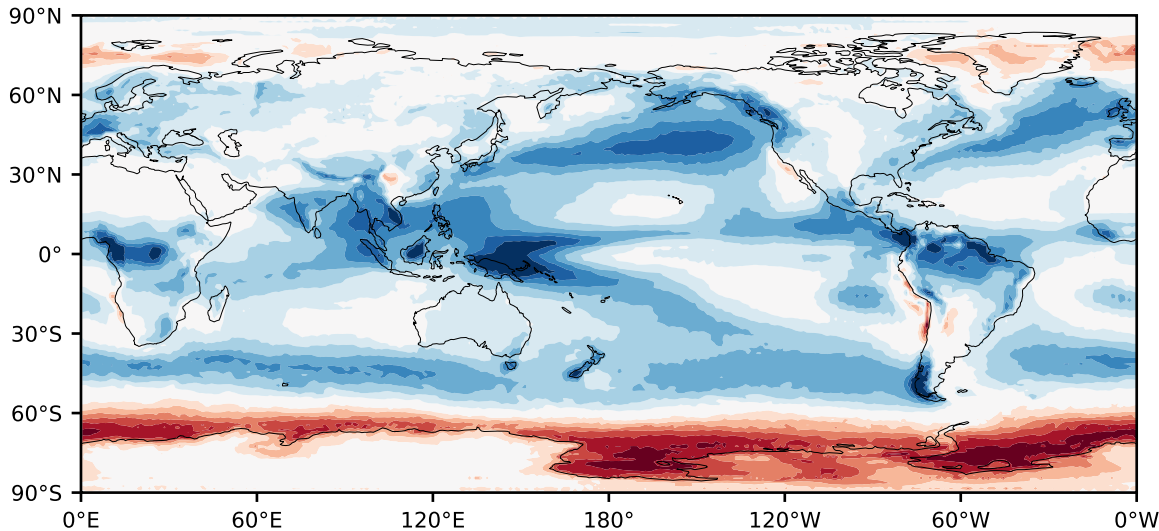

Model - Observations

Max 58.88
Mean 8.57
Min -40.06

RMSE 13.29
CORR 0.60