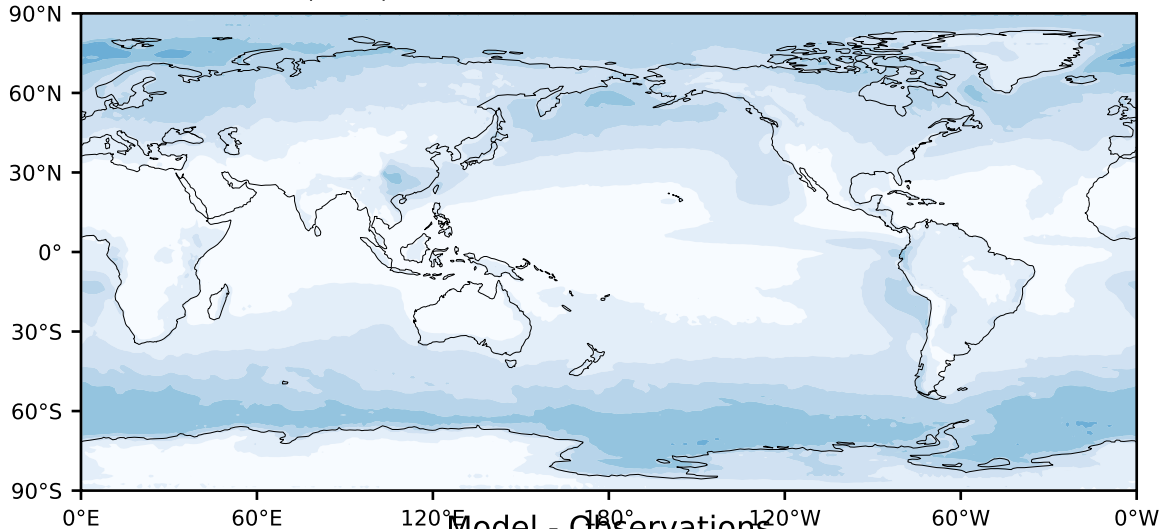

MODIS Simulator (None)

%

Max 55.45
Mean 12.93
Min 0.04

Model - Observations

95.0
85.0
75.0
65.0
55.0
45.0
35.0
25.0
15.0
5.0