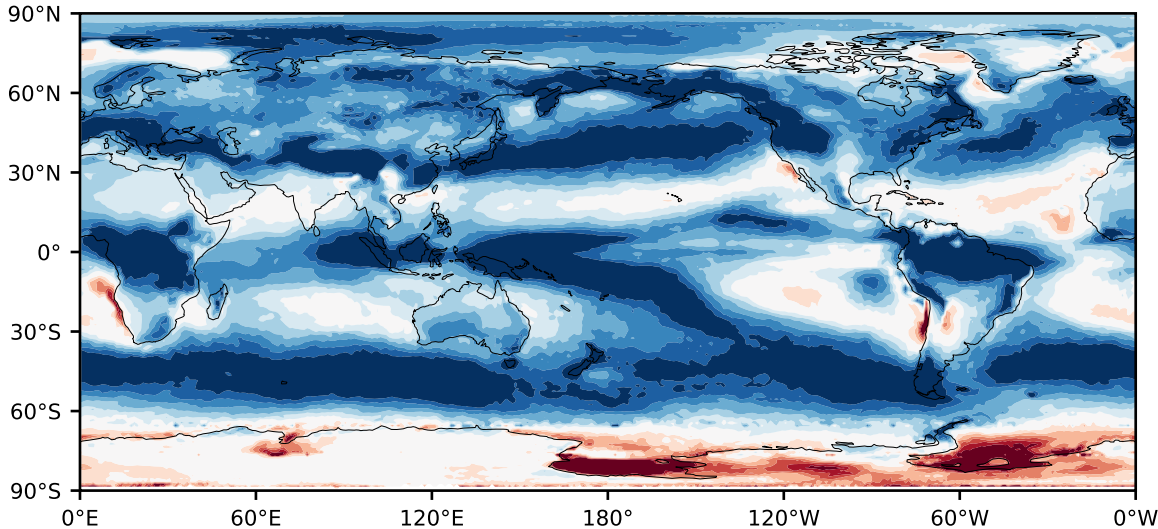

Model - Observations

Max 72.11
Mean 18.39
Min -86.34

RMSE 23.04
CORR 0.80