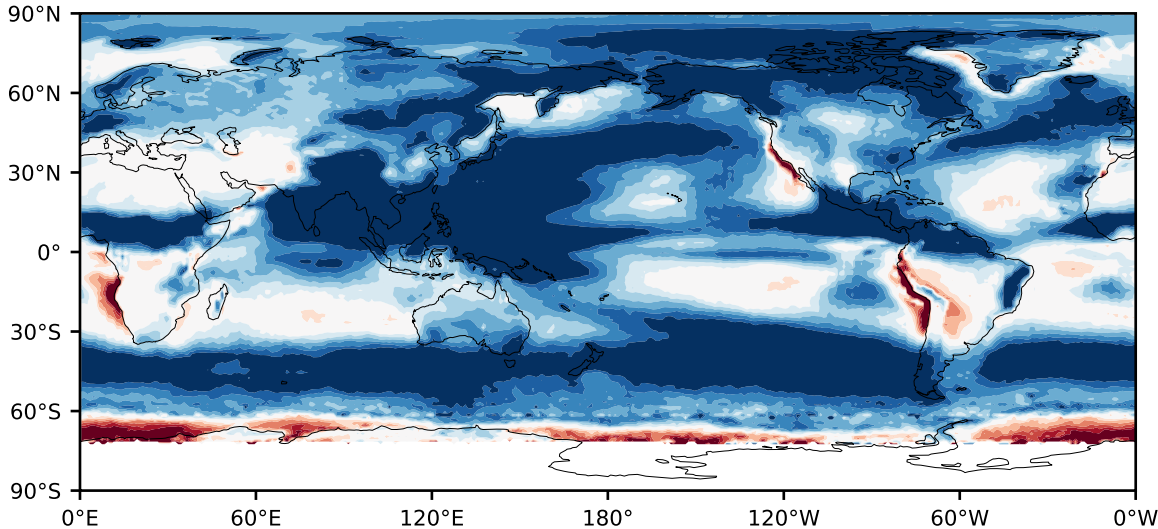

Model - Observations

Max 87.55
Mean 20.66
Min -94.86

RMSE 26.85
CORR 0.71