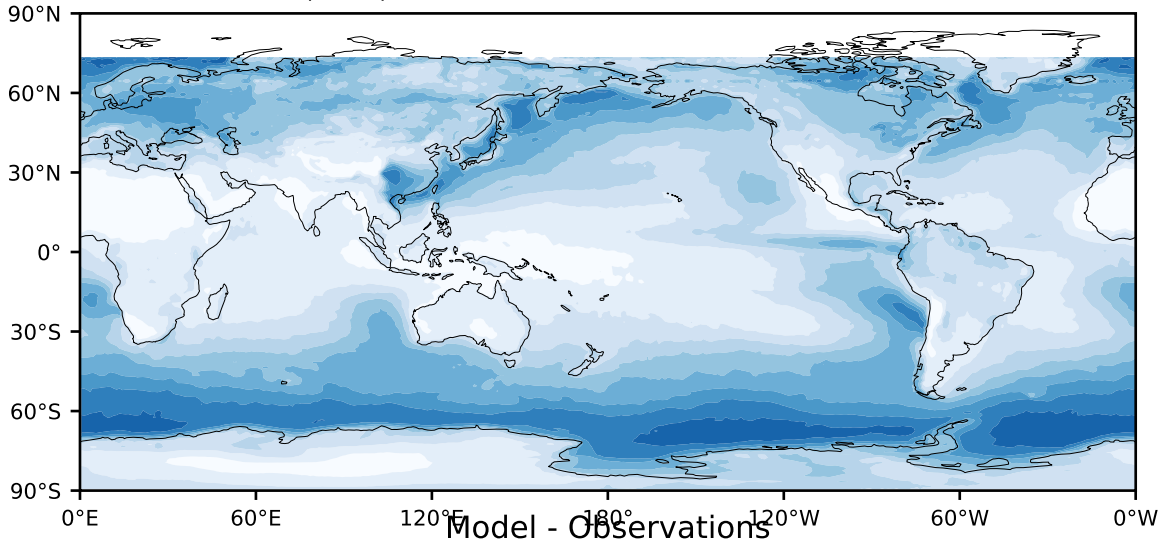

MODIS Simulator (None)

%

Max 90.05
Mean 28.03
Min 0.05

Model - Observations