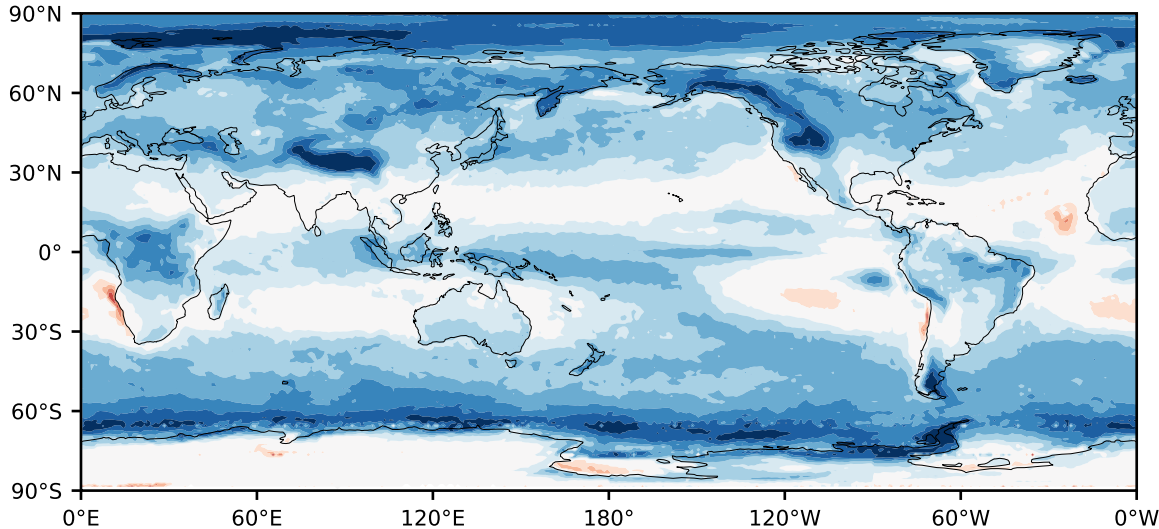

Model - Observations

Max 46.24
Mean 11.00
Min -36.59

RMSE 13.52
CORR 0.80