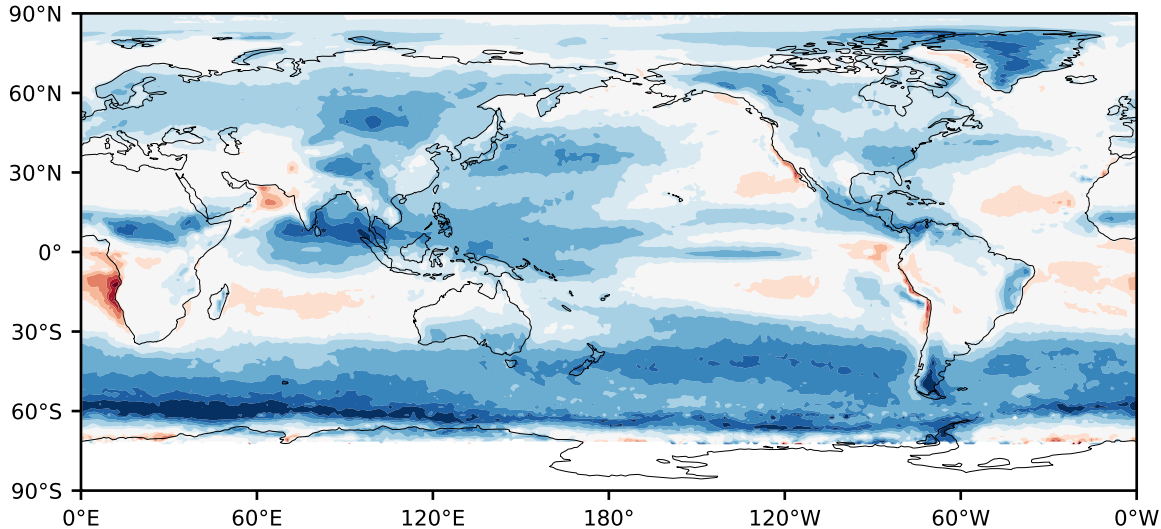

Model - Observations

Max 42.72
Mean 9.23
Min -73.44

RMSE 12.97
CORR 0.68