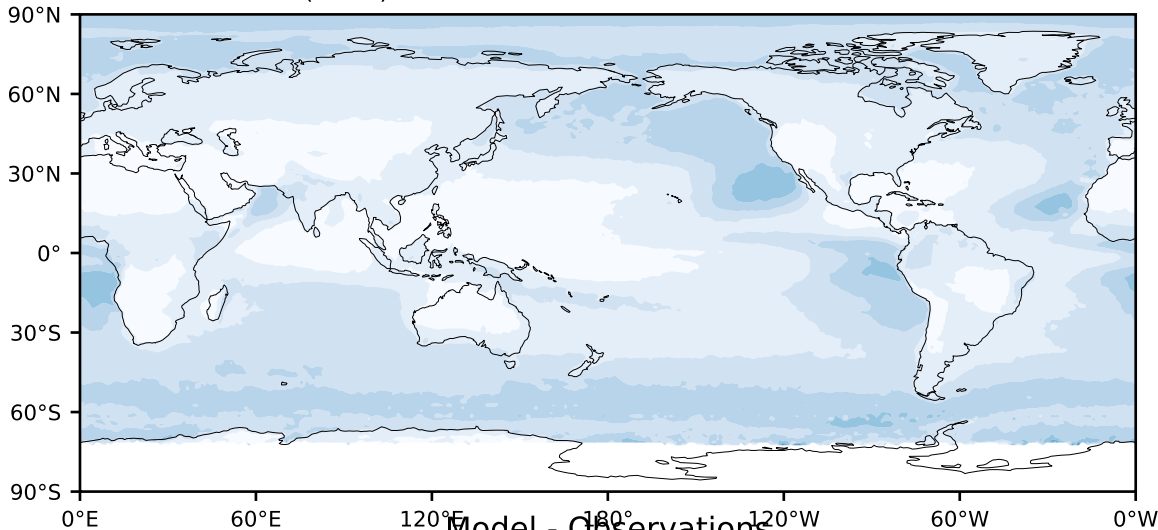

MODIS Simulator (None)

%

Max 100.00
Mean 14.21
Min 0.00

Model - Observations