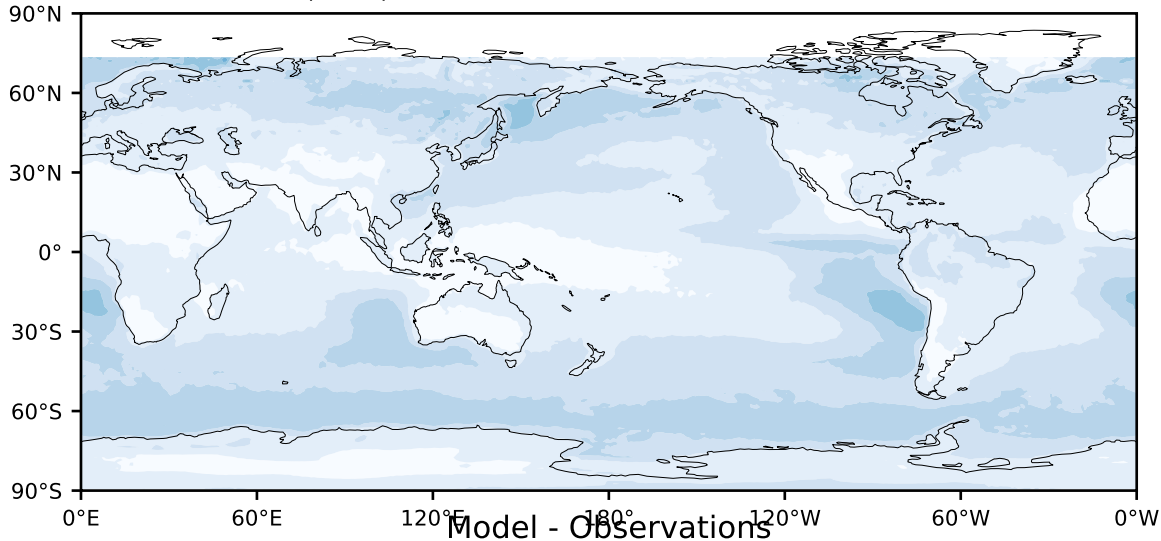

MODIS Simulator (None)

%

Max 52.37
Mean 14.67
Min 0.00

Model - Observations