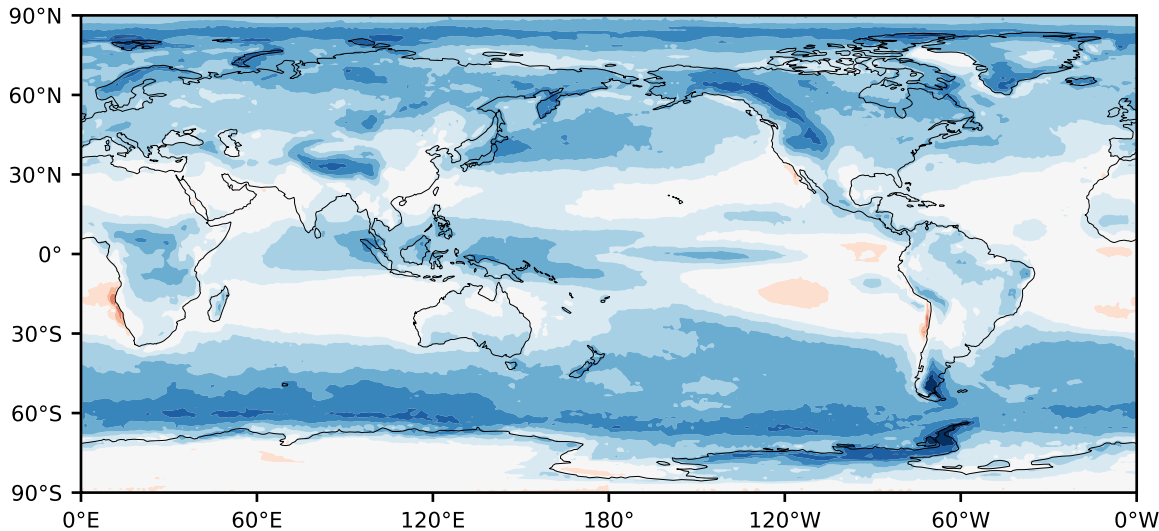

# Model - Observations

Max 39.03  
Mean 9.78  
Min -25.53

RMSE 12.04  
CORR 0.81