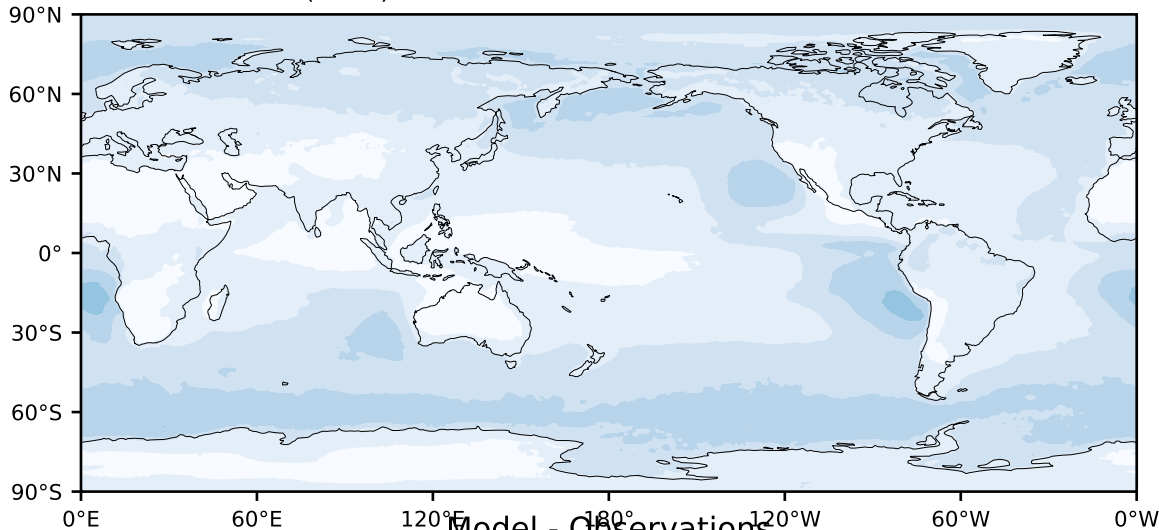

MODIS Simulator (None)

%

Max 39.47  
Mean 14.24  
Min 0.15

Model - Observations