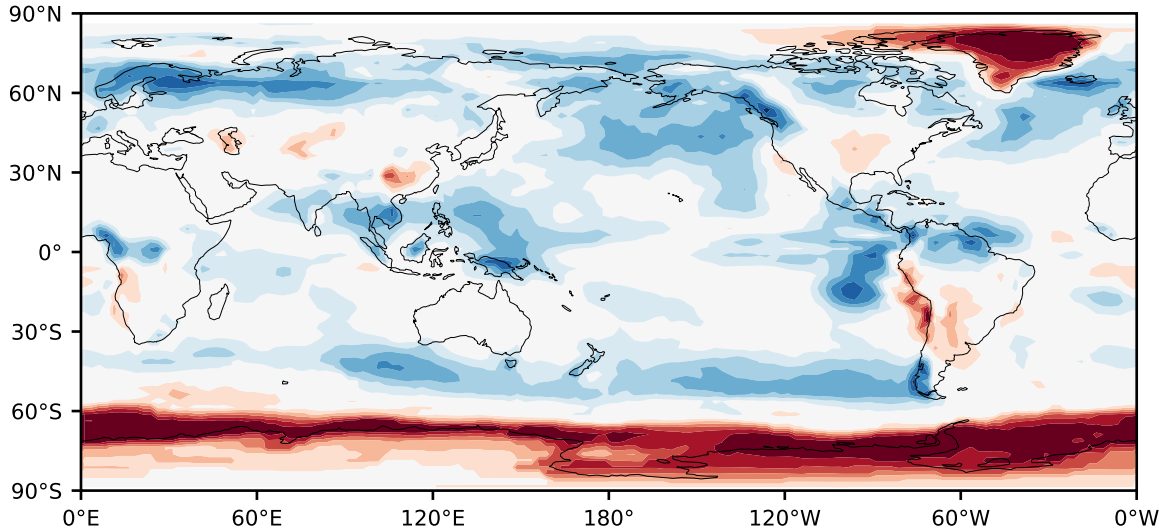

Model - Observations

Max 34.82
Mean 3.06
Min -44.60

RMSE 10.53
CORR 0.64