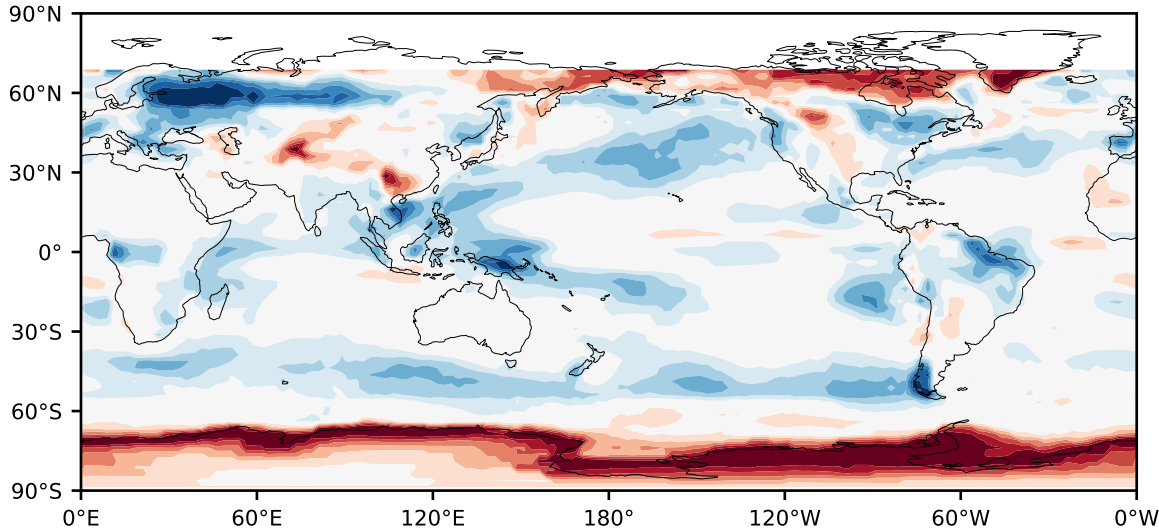

Model - Observations

Max 44.03
Mean 2.63
Min -45.22

RMSE 9.94
CORR 0.73