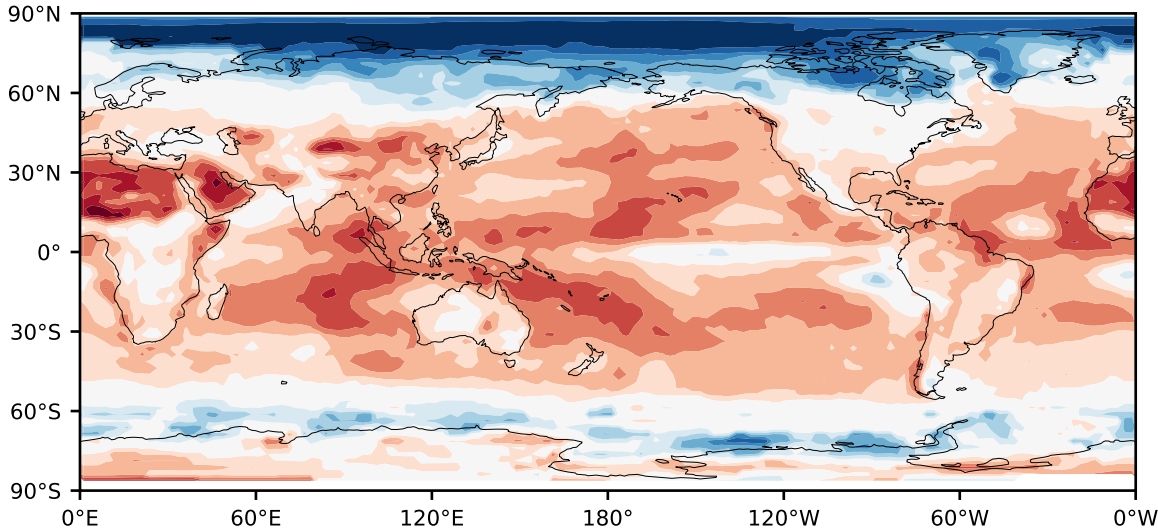

Model - Observations

Max 39.76
Mean -8.42
Min -36.20

RMSE 13.34
CORR 0.64