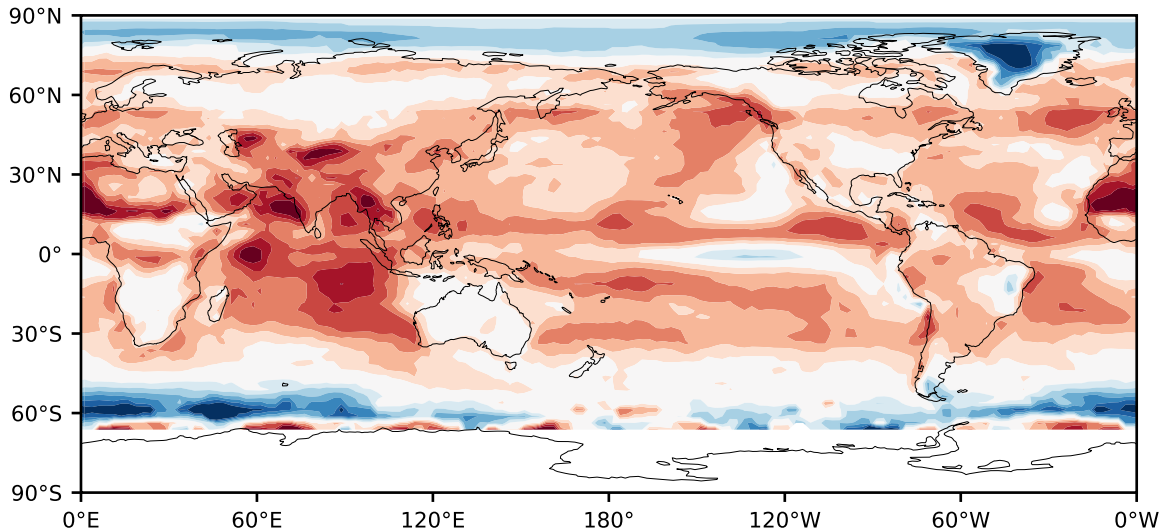

Model - Observations

Max 45.52
Mean -9.45
Min -45.71

RMSE 13.59
CORR 0.67