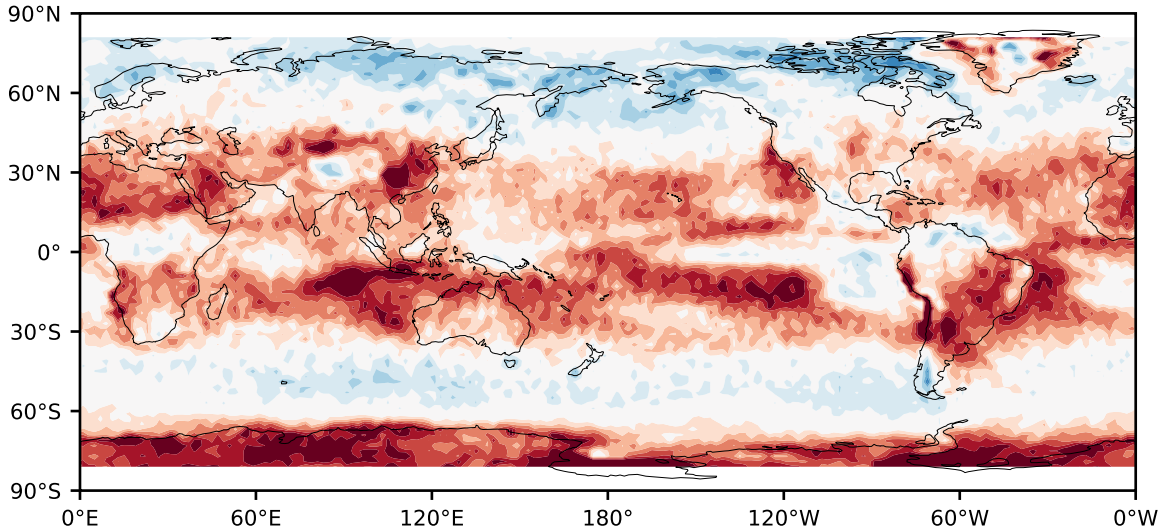

Model - Observations

Max 30.44
Mean -8.74
Min -67.63

RMSE 14.25
CORR 0.90