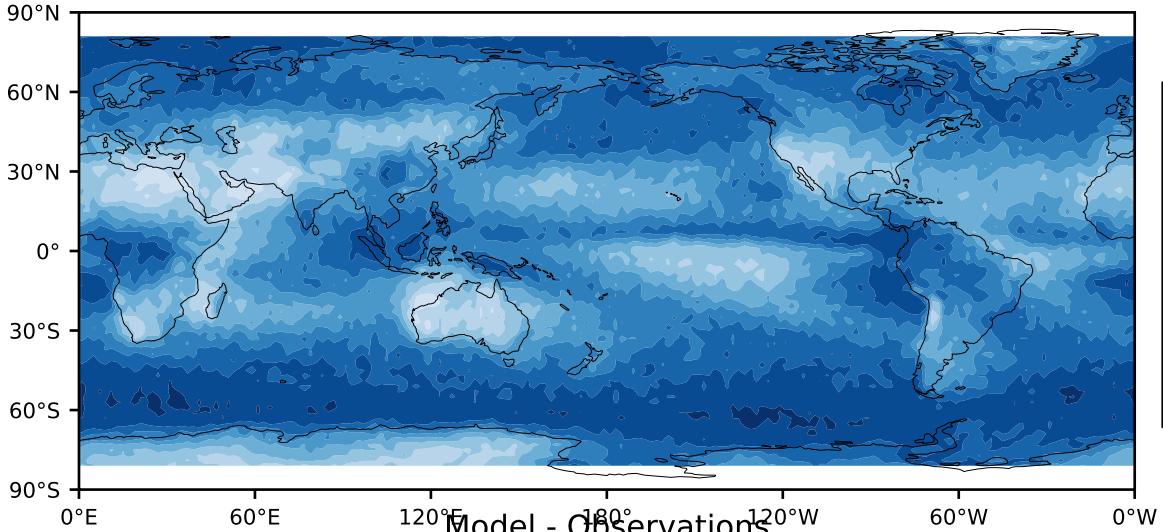

CALIPSO-GOCCP (200701-201001)

%
Max 99.15
Mean 67.16
Min 14.90

Model - Observations