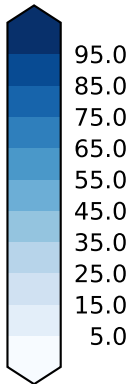

CALIPSO-GOCCP (200701-201001)

%
Max 99.15
Mean 67.16
Min 14.90

Model - Observations