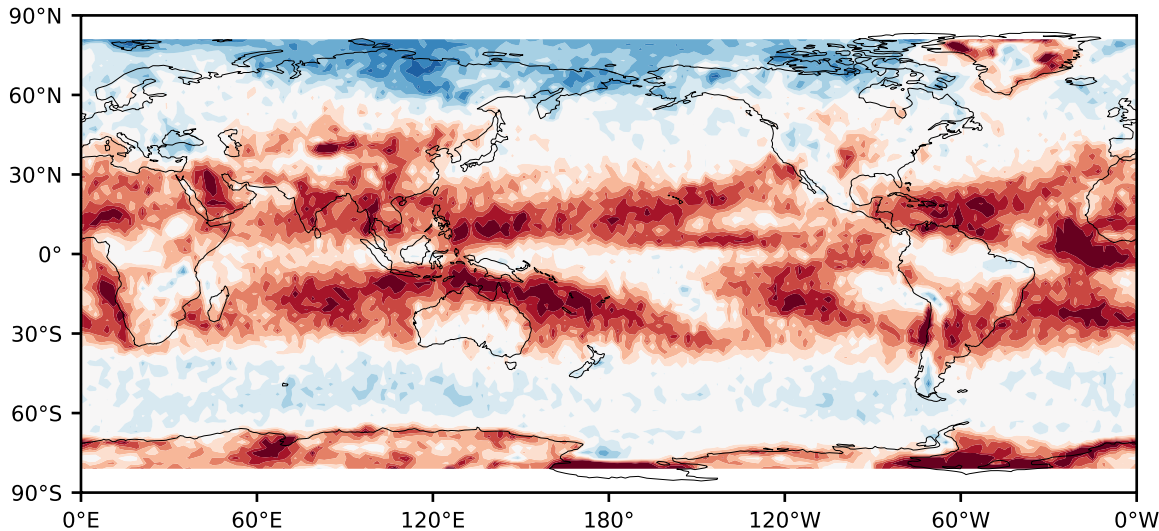

Model - Observations

Max 30.69
Mean -8.71
Min -69.15

RMSE 15.19
CORR 0.86