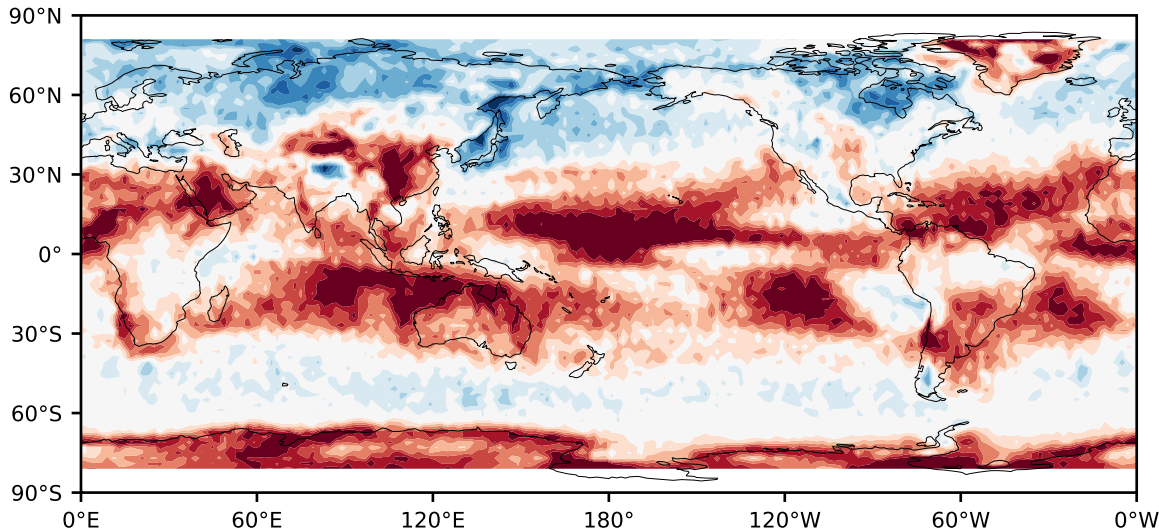

Model - Observations

Max 42.07
Mean -8.59
Min -65.17

RMSE 16.50
CORR 0.81