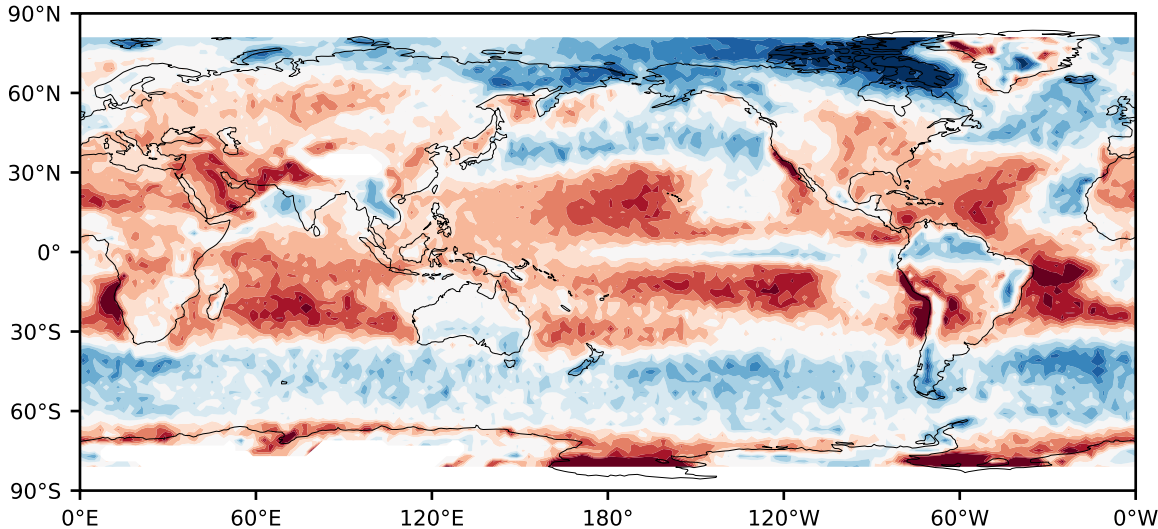

Model - Observations

Max 44.11
Mean -4.45
Min -90.59

RMSE 13.77
CORR 0.87