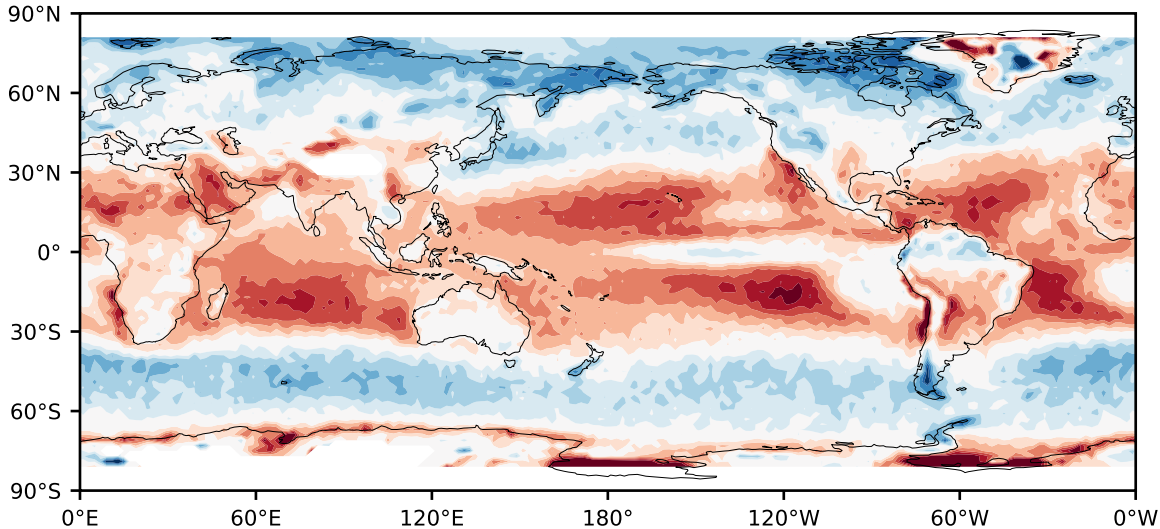

Model - Observations

Max 44.63
Mean -4.39
Min -69.50

RMSE 12.82
CORR 0.88