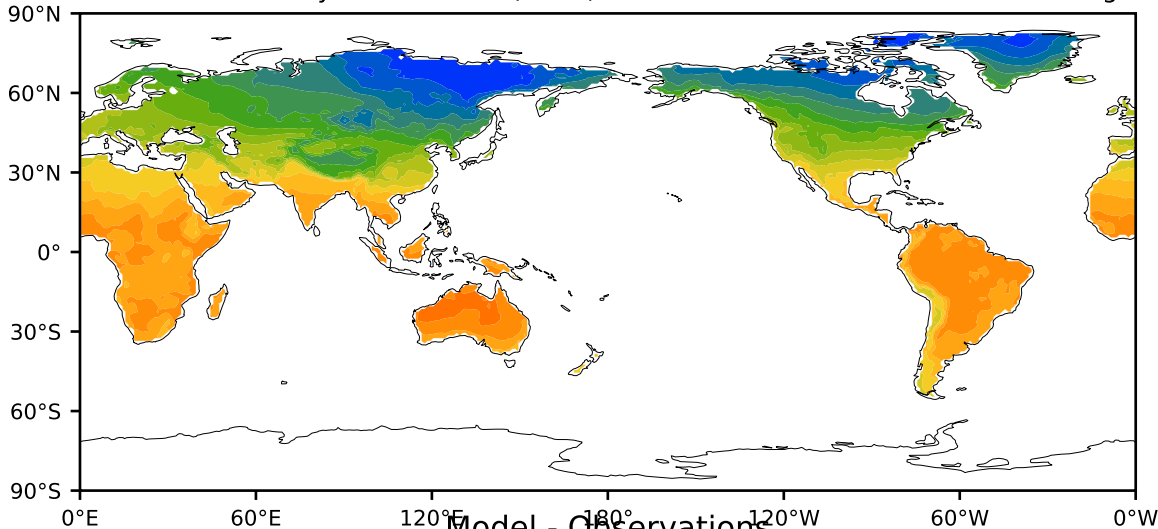

# CRU Global Monthly Mean T Land (None)

DegC

Max 32.63  
Mean 5.49  
Min -49.35

Model - Observations