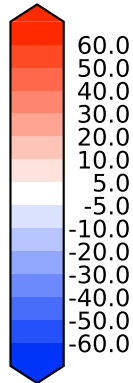

Model - Observations

Max 109.84
Mean 0.86
Min -78.51

RMSE 12.76
CORR 0.89