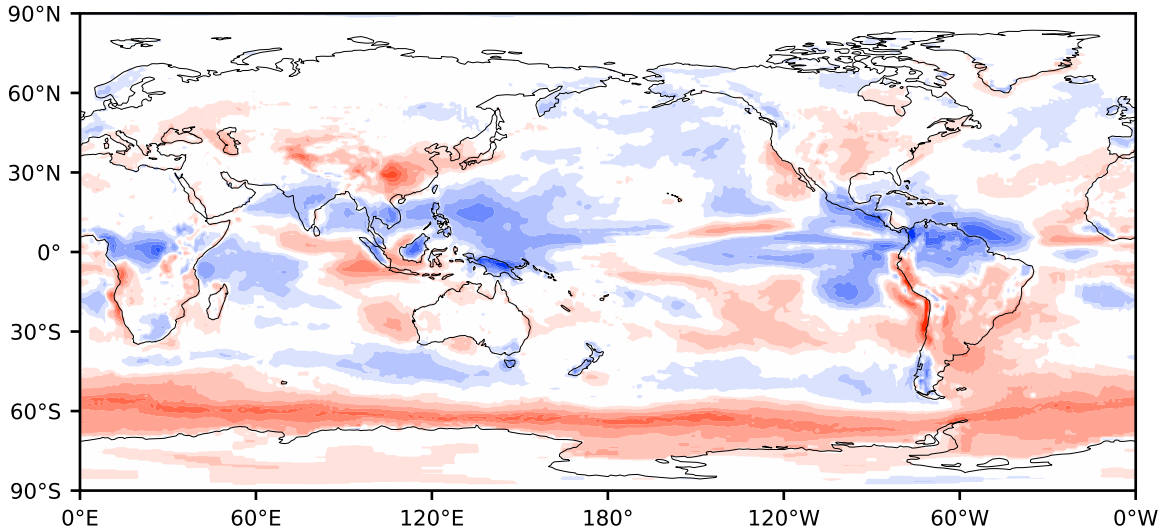

Model - Observations

Max 109.84
Mean 0.86
Min -78.51

RMSE 12.76
CORR 0.89