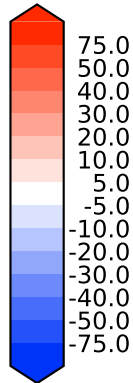

Model - Observations

Max 82.57
Mean -3.03
Min -79.64

RMSE 11.49
CORR 0.94