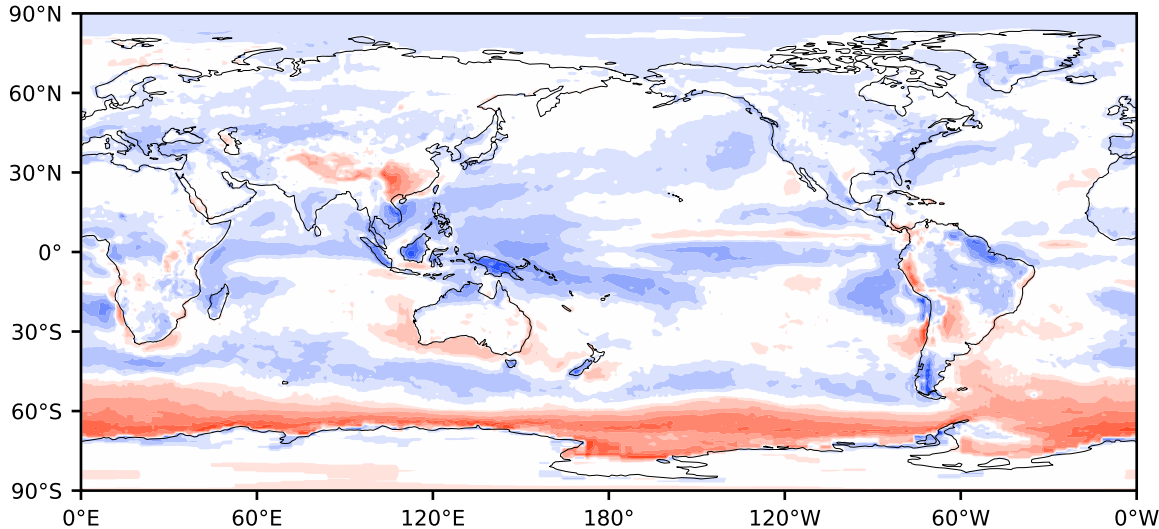

Model - Observations

Max 82.57
Mean -3.03
Min -79.64

RMSE 11.49
CORR 0.94