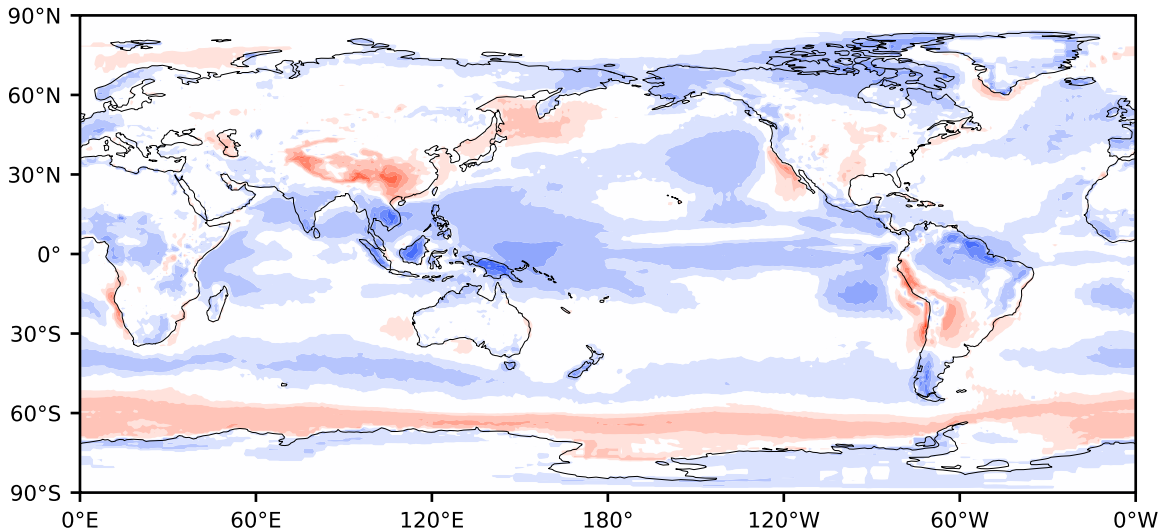

Model - Observations

Max 73.12
Mean -3.92
Min -61.22

RMSE 9.31
CORR 0.84