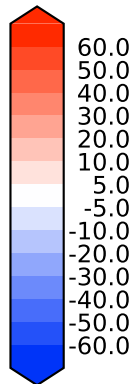

Model - Observations

Max 73.12
Mean -3.92
Min -61.22

RMSE 9.31
CORR 0.84