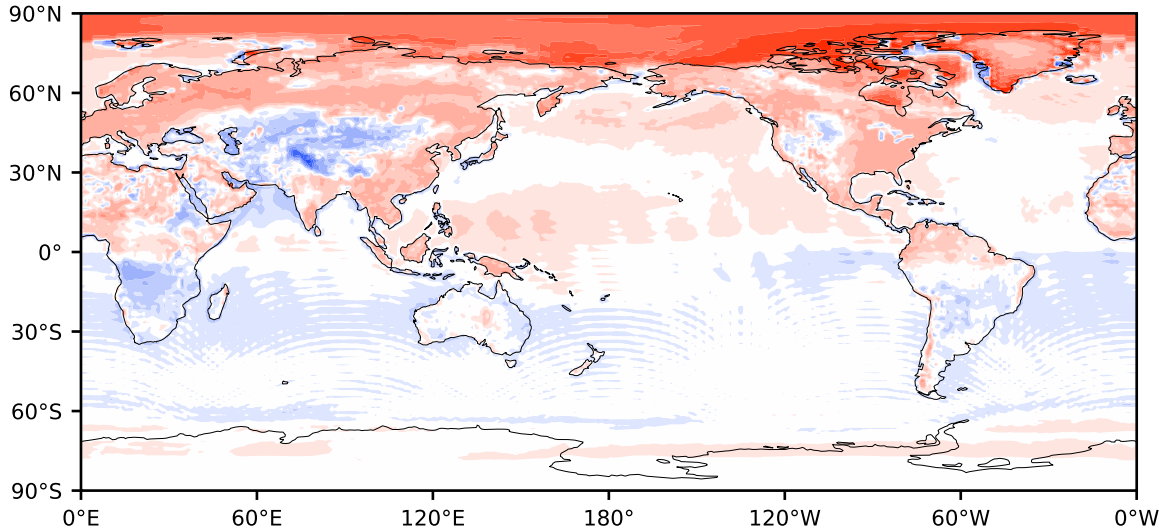

Model - Observations

Max 153.88
Mean 1.78
Min -92.15

RMSE 9.13
CORR 1.00