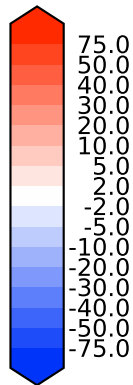

Model - Observations

Max 153.88
Mean 1.78
Min -92.15

RMSE 9.13
CORR 1.00