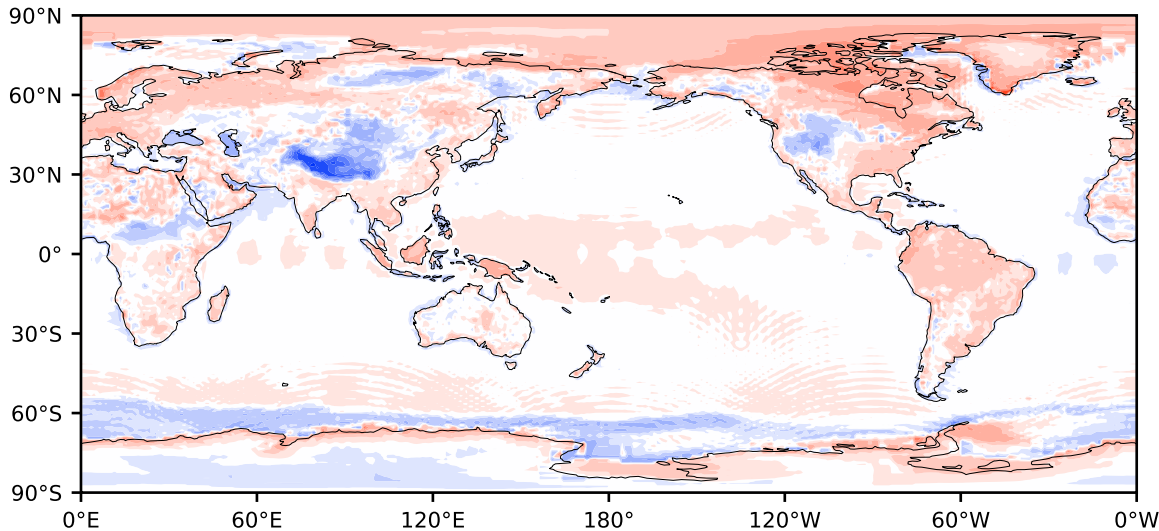

Model - Observations

Max 70.13
Mean 1.10
Min -83.69

RMSE 5.78
CORR 1.00