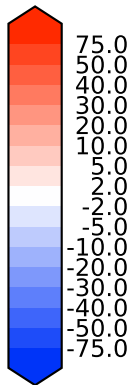

Model - Observations

Max 70.13
Mean 1.10
Min -83.69

RMSE 5.78
CORR 1.00