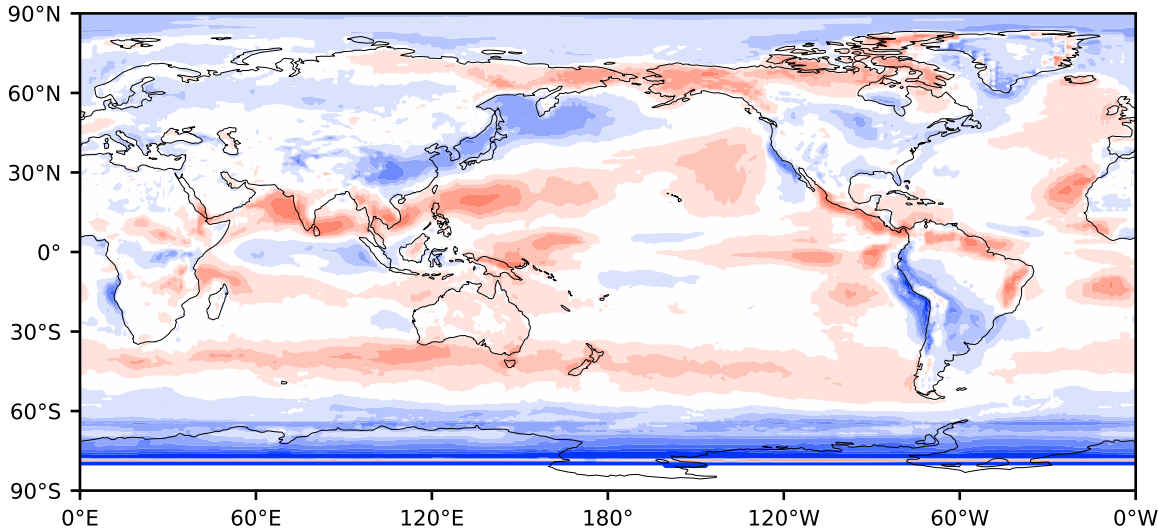

Model - Observations

Max 0.23
Mean -54.39
Min -69789.00

RMSE 0.5748
CORR 0.01