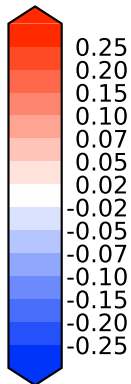

Model - Observations

Max 0.23
Mean -54.39
Min -69789.00

RMSE 0.5748
CORR 0.01