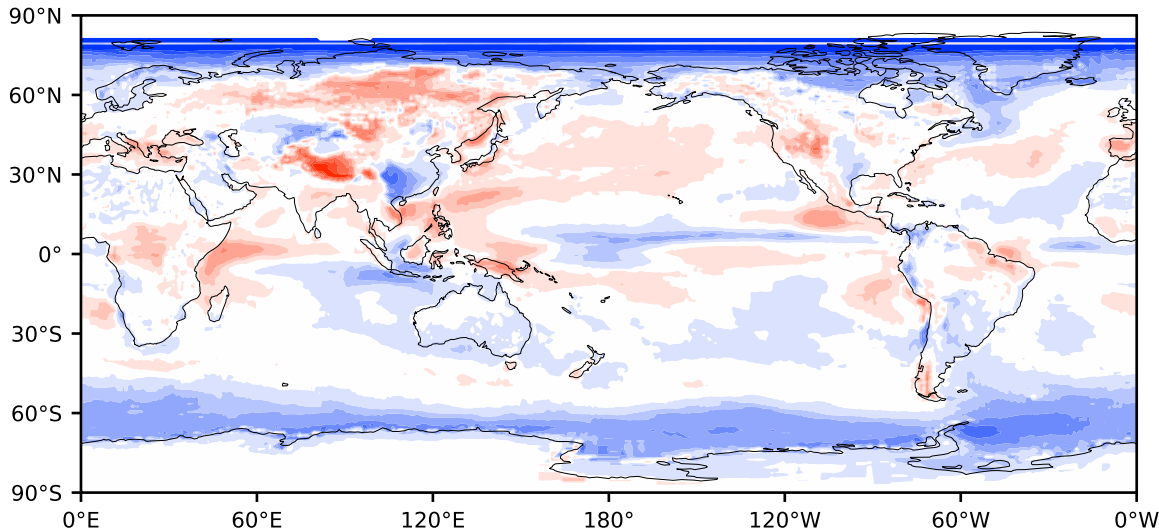

Model - Observations

Max 0.34
Mean -0.02
Min -18.15

RMSE 0.37
CORR 0.39