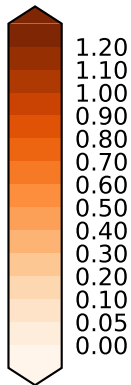

alpha2.v1p (2-11)

dimensionless

Max 1.40  
Mean 0.20  
Min 0.00

AERONET-composite AOD (Model - Observations) dimensionless