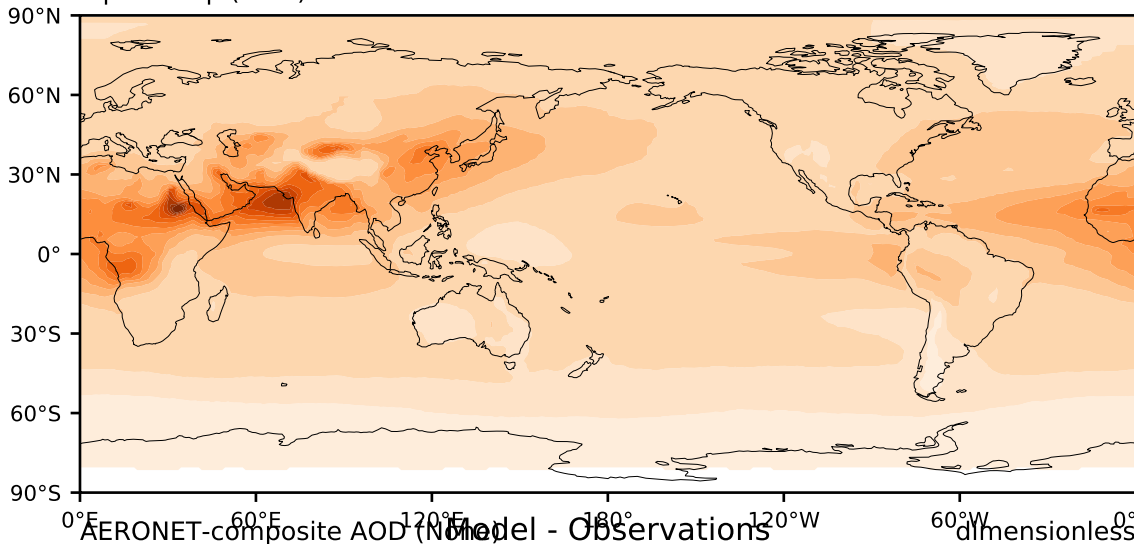

alpha2.v1p (2-11)

dimensionless

Max 1.40  
Mean 0.20  
Min 0.00

AERONET-composite AOD (Model - Observations) dimensionless