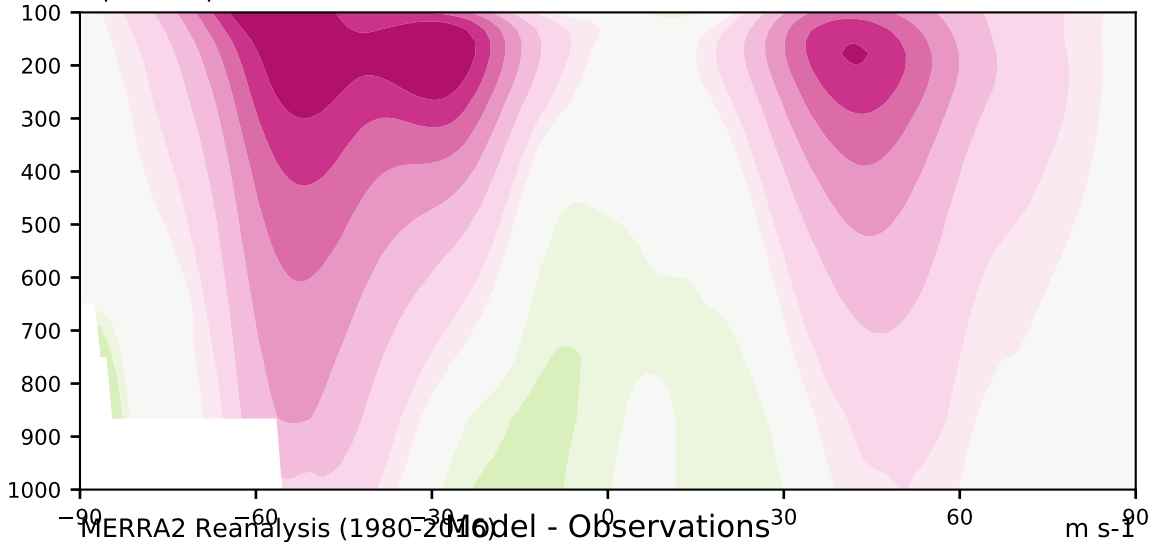

alpha2.v1p+4K (2-11)

m/s

Max 37.64
Mean 7.11
Min -10.60

40.0
30.0
25.0
20.0
15.0
10.0
5.0
2.5
-2.5
-5.0
-10.0
-15.0
-20.0
-25.0
-30.0
-40.0