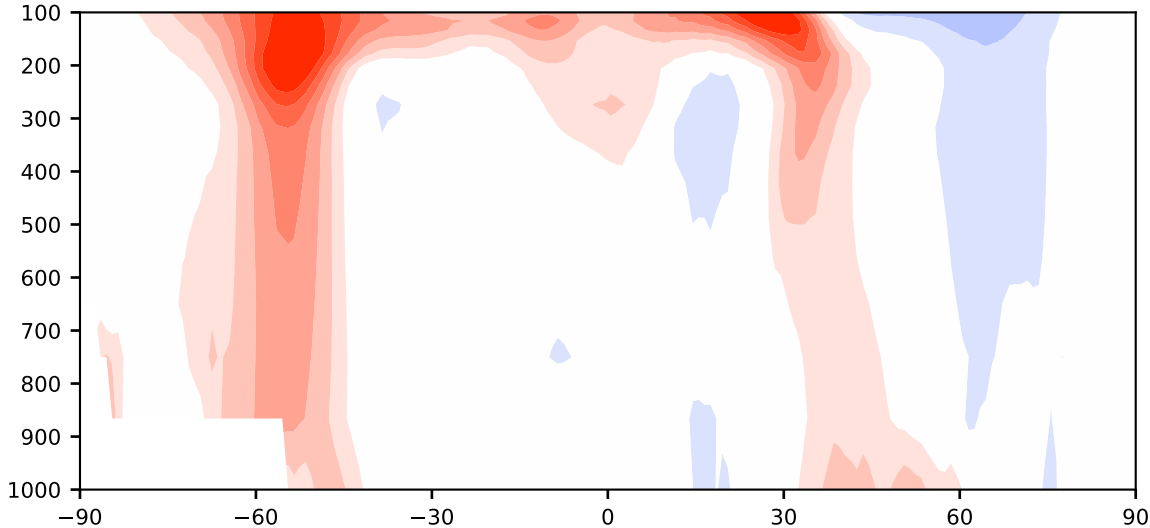

Model - Observations

Max 8.89
Mean 0.60
Min -2.88

RMSE 2.51
CORR 0.99