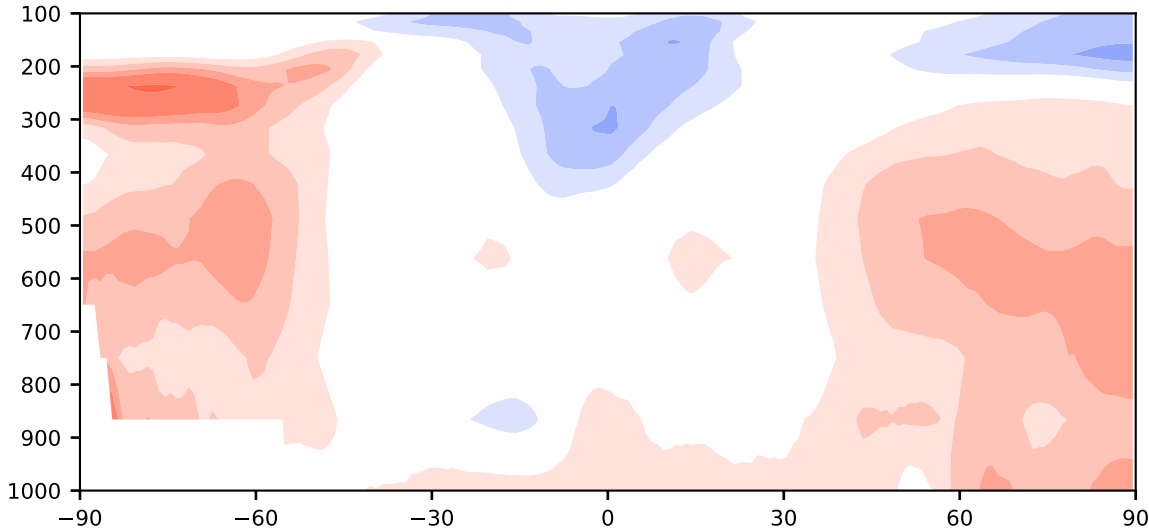

# Model - Observations

Max 31.25  
Mean 4.89  
Min -17.56

RMSE 7.82  
CORR 0.94