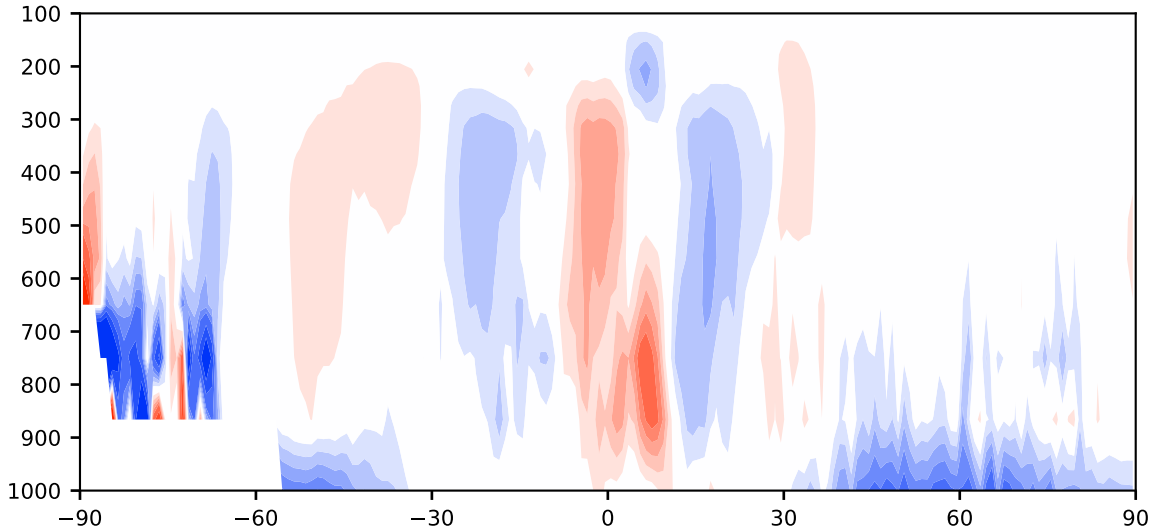

Model - Observations

Max 37.25
Mean -0.60
Min -66.85