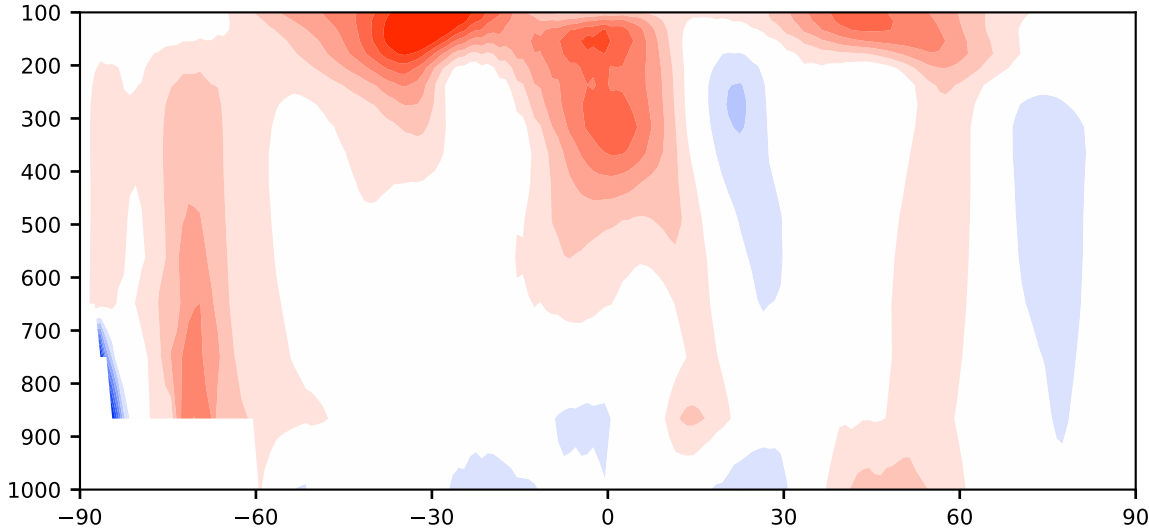

Model - Observations

Max 9.20
Mean 0.85
Min -8.50

RMSE 2.69
CORR 0.99