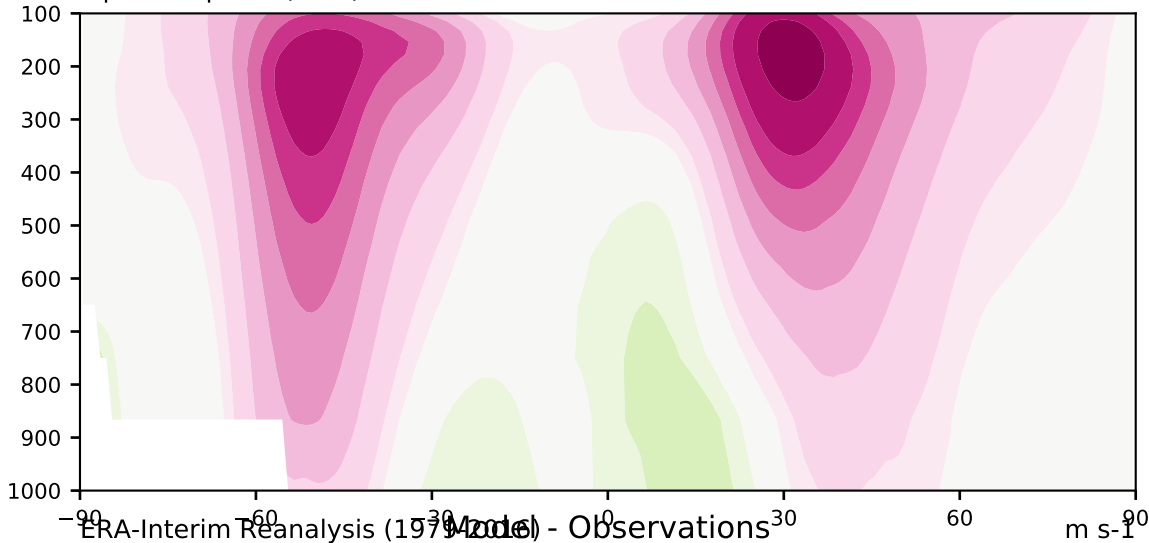

alpha2.v1p+4K (2-11)

m/s

Max 47.48  
Mean 7.09  
Min -8.11

40.0  
30.0  
25.0  
20.0  
15.0  
10.0  
5.0  
2.5  
-2.5  
-5.0  
-10.0  
-15.0  
-20.0  
-25.0  
-30.0  
-40.0