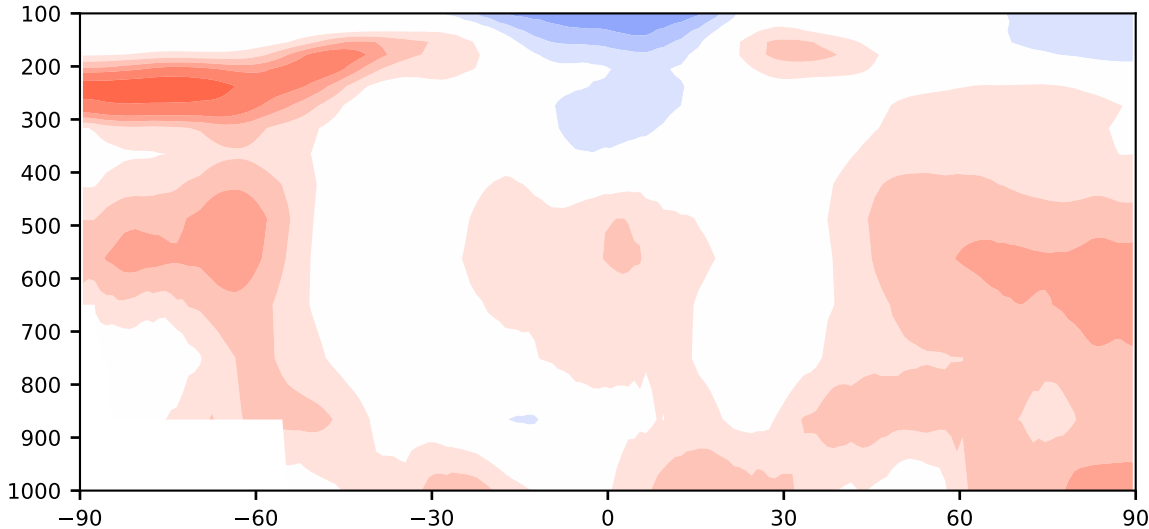

# Model - Observations

Max 39.66  
Mean 6.16  
Min -19.67

RMSE 8.40  
CORR 0.94