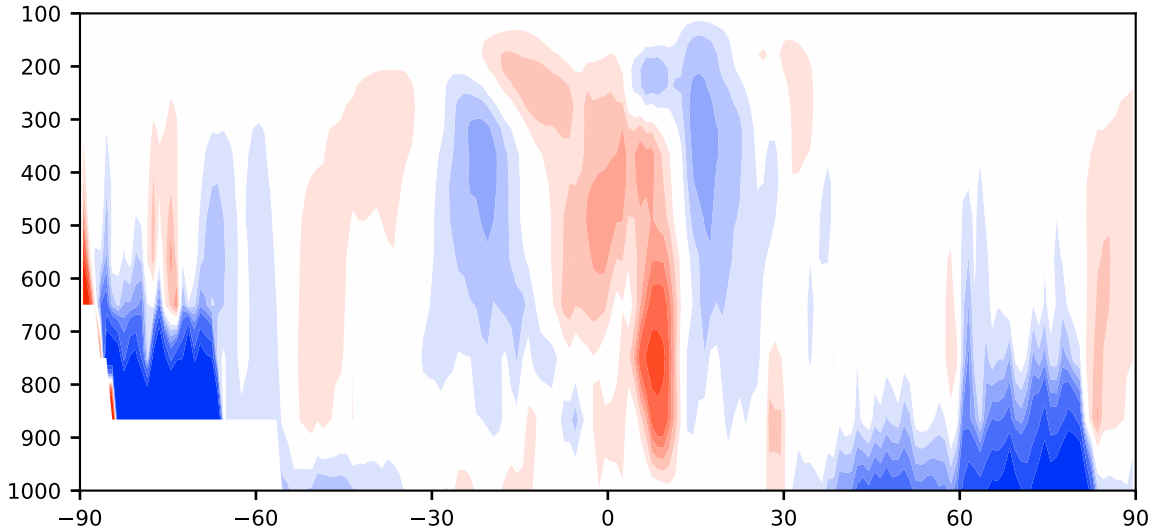

Model - Observations

Max 50.94
Mean -1.39
Min -84.42

RMSE 4.47
CORR 0.89