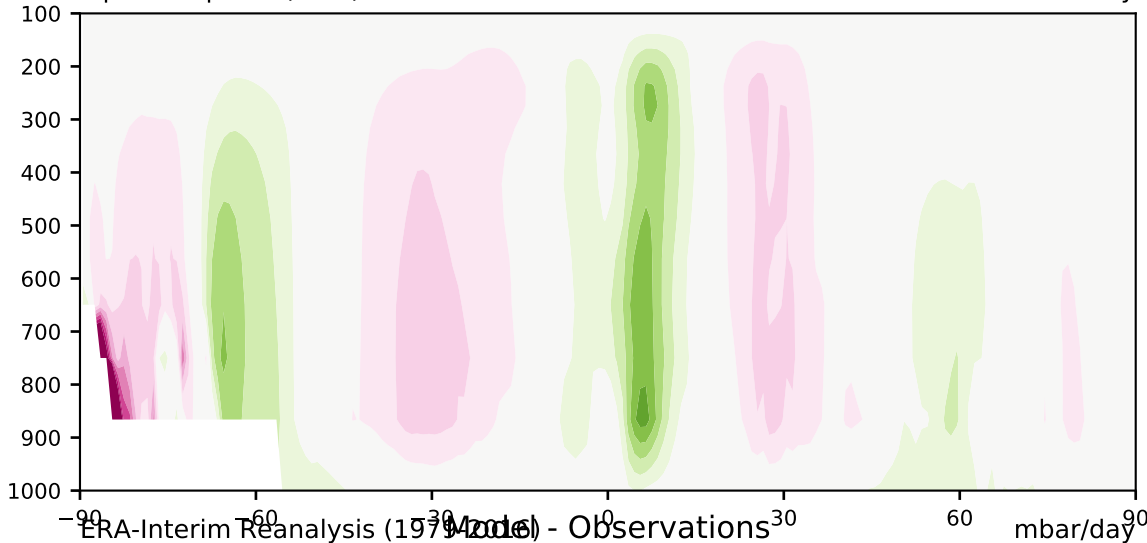

alpha2.v1p+4K (2-11)

mbar/day

Max 174.39
Mean 0.39
Min -27.37

35.0
30.0
25.0
20.0
15.0
10.0
5.0
-5.0
-10.0
-15.0
-20.0
-25.0
-30.0
-35.0