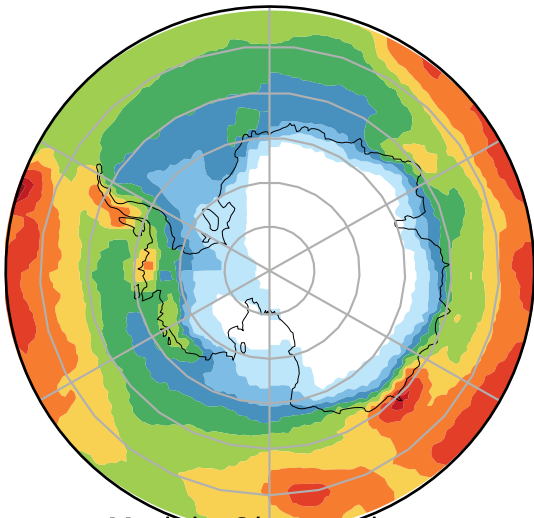

alpha2.v1p+4K (2-11)
mm/day

Max	5.81
Mean	2.25
Min	0.07

Model - Observations