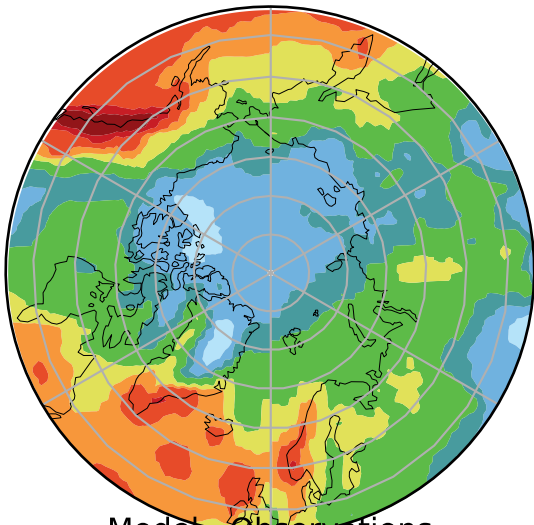

alpha2.v1p+4K (2-11)  
mm/day

Max 13.49  
Mean 2.86  
Min 0.77

Model - Observations