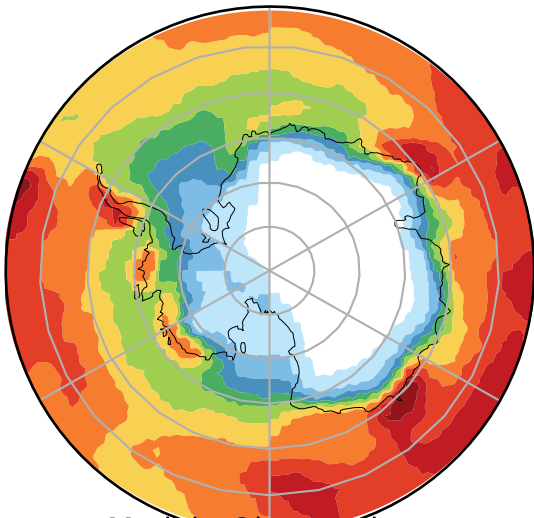

alpha2.v1p+4K (2-11)
mm/day

Max	6.12
Mean	2.79
Min	0.08

Model - Observations