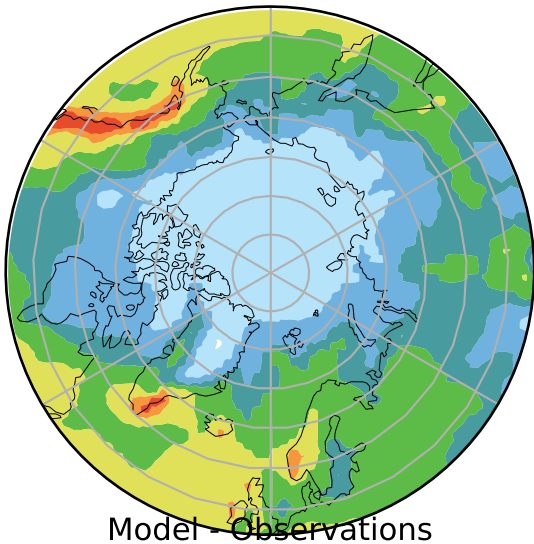

alpha2.v1p+4K (2-11)  
mm/day

Max	6.24
Mean	1.94
Min	0.48

Model - Observations