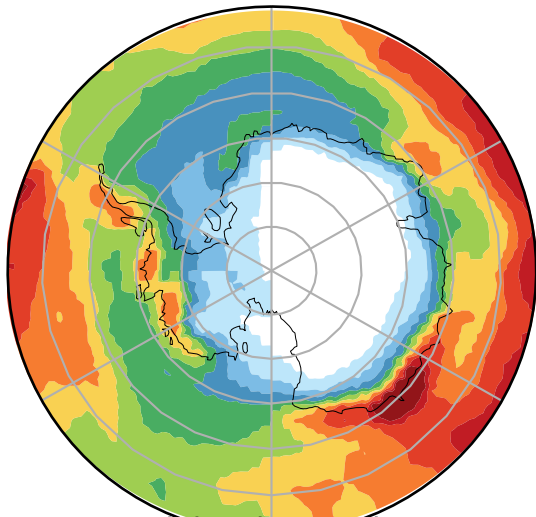

alpha2.v1p+4K (2-11)
mm/day

Max 6.41
Mean 2.47
Min 0.08

Model - Observations