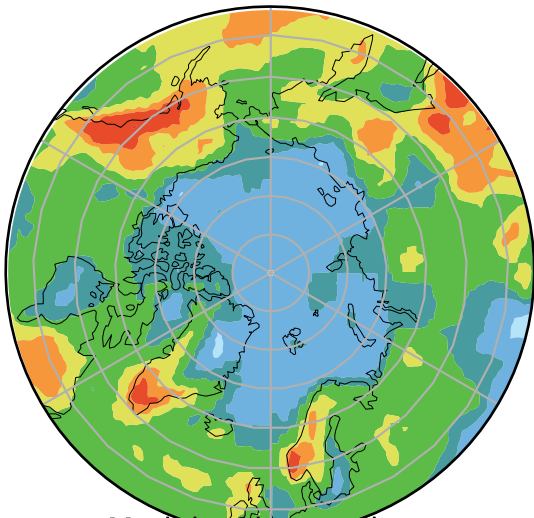

alpha2.v1p+4K (2-11)
mm/day

Max	7.60
Mean	2.46
Min	0.88

Model - Observations