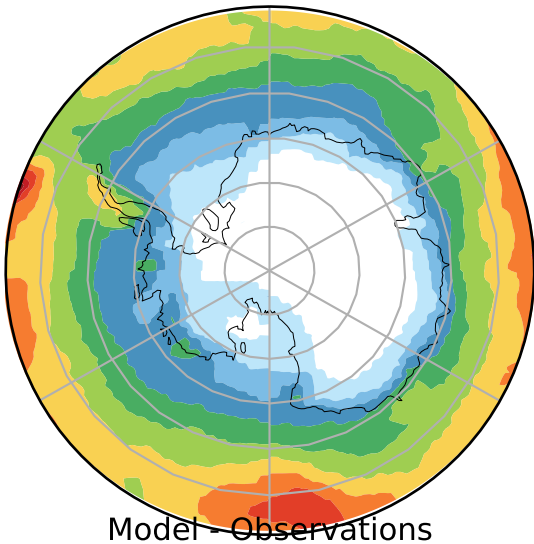

alpha2.v1p+4K (2-11)  
mm/day

Max	5.77
Mean	2.03
Min	0.11

Model - Observations