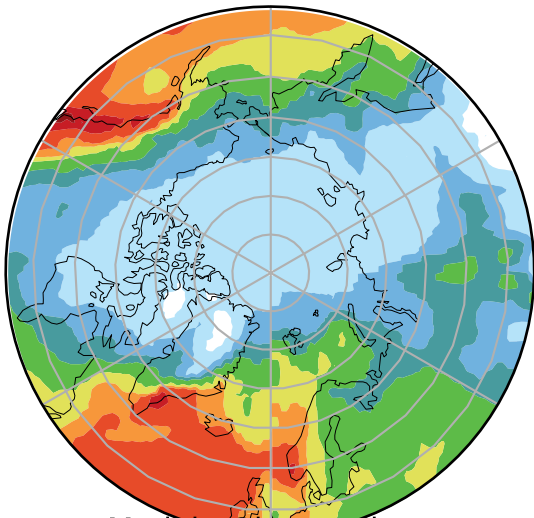

alpha2.v1p+4K (2-11)  
mm/day

Max 11.66  
Mean 2.28  
Min 0.32

Model - Observations