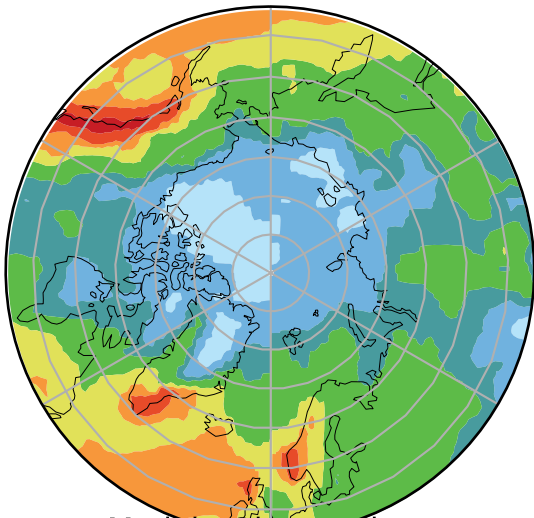

alpha2.v1p+4K (2-11)  
mm/day

Max	8.60
Mean	2.38
Min	0.66

Model - Observations