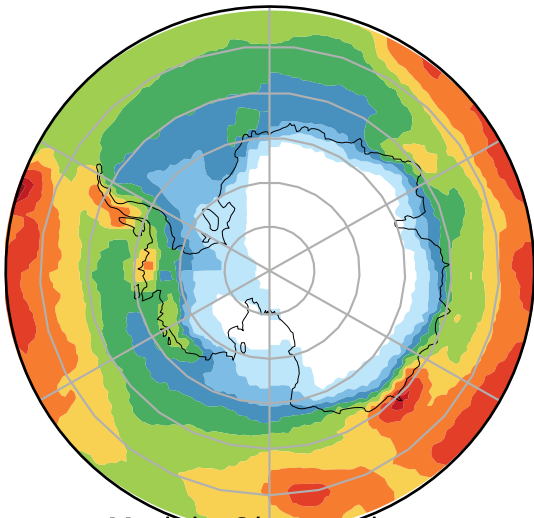

alpha2.v1p+4K (2-11)  
mm/day

Max	5.81
Mean	2.25
Min	0.07

Model - Observations