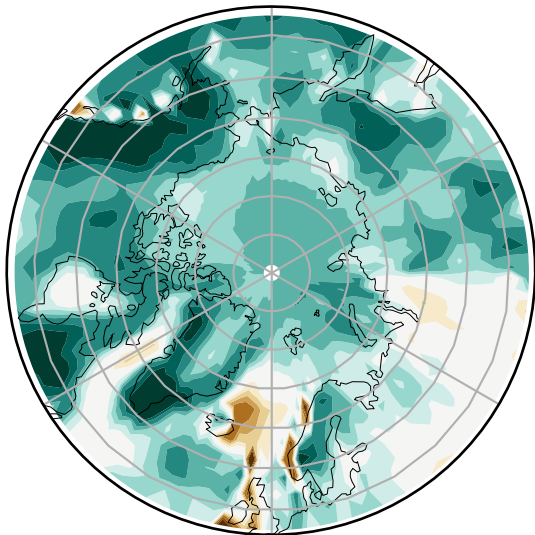

Model - Observations

Max 6.15
Mean 0.78
Min -3.63

RMSE 1.10
CORR 0.87